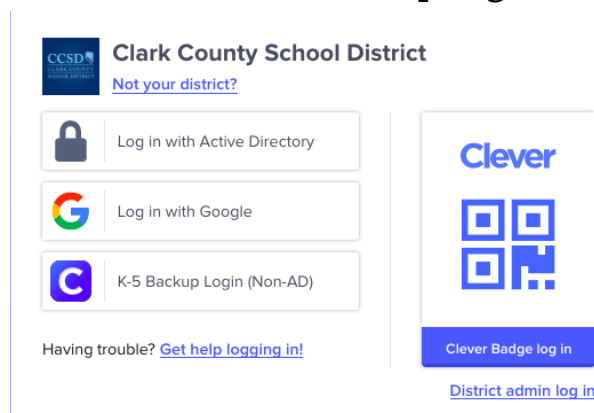

Clever Sign-On at Home

To login to the following apps you need to go through Clever:

Imagine Math
MAP Accelerator (Gr 3-5)
Imagine Learning
MyON
Discovery Education
AR
iReady

Go to: <https://www.cjkellerelementary.com>

1. Hover over “Students” and then click on “Student Links”

2. From the buttons below select “Clever”

3. Click on “K-5 Backup Login”

Your child will then be prompted to input their **student number**. This will be the number they use for their **username AND password**.